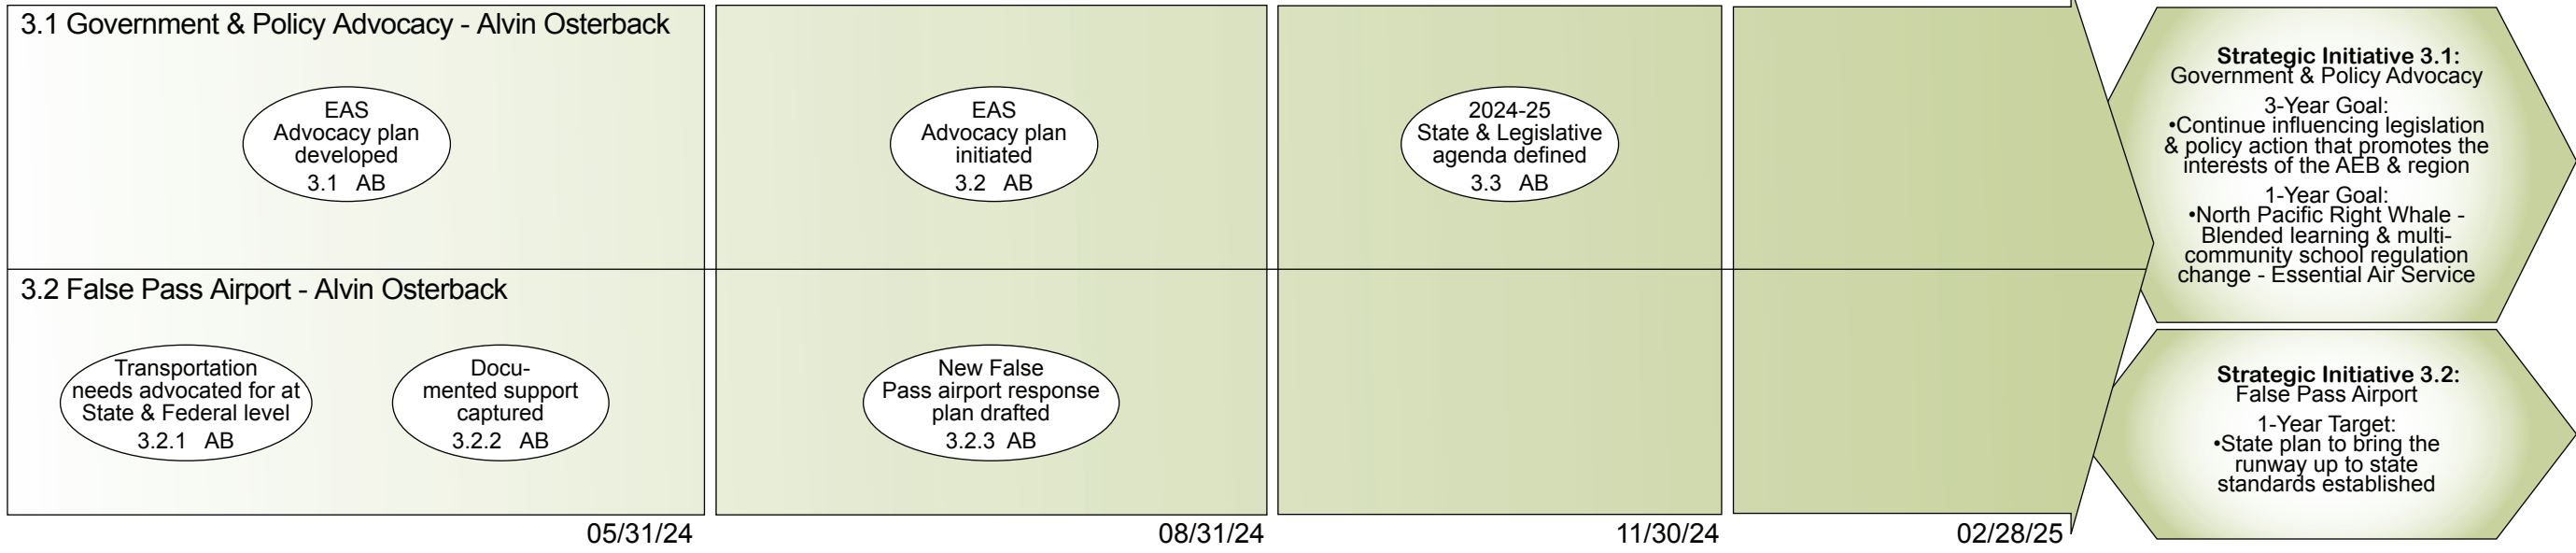

**Vision Navigation®
Chart #1
03/01/24 - 02/28/25**

Purpose:
To ensure the standard of living, well-being & future of our communities

**Our Vision:
Healthy People, Healthy Schools, Healthy Communities**

- AB Anne Bailey
- JB Jacki Brandell
- GD Glennora Dushkin
- TJ Talia Jean-Louis
- CL Charlotte Levy
- AO Alvin Osterback
- BR Beverly Rosete
- LT Laura Tanis
- EW Ernie Weiss

Fisheries Advocacy - Federal Fisheries Issues - Ernie Weiss

Fisheries Research - Charlotte Levy

Government & Policy Advocacy - Alvin Osterback

Marine Infrastructure - Harbor Floats Systems Sand Point/Akutan - Anne Bailey

**Vision Navigation®
Chart #1
03/01/24 - 02/28/25**