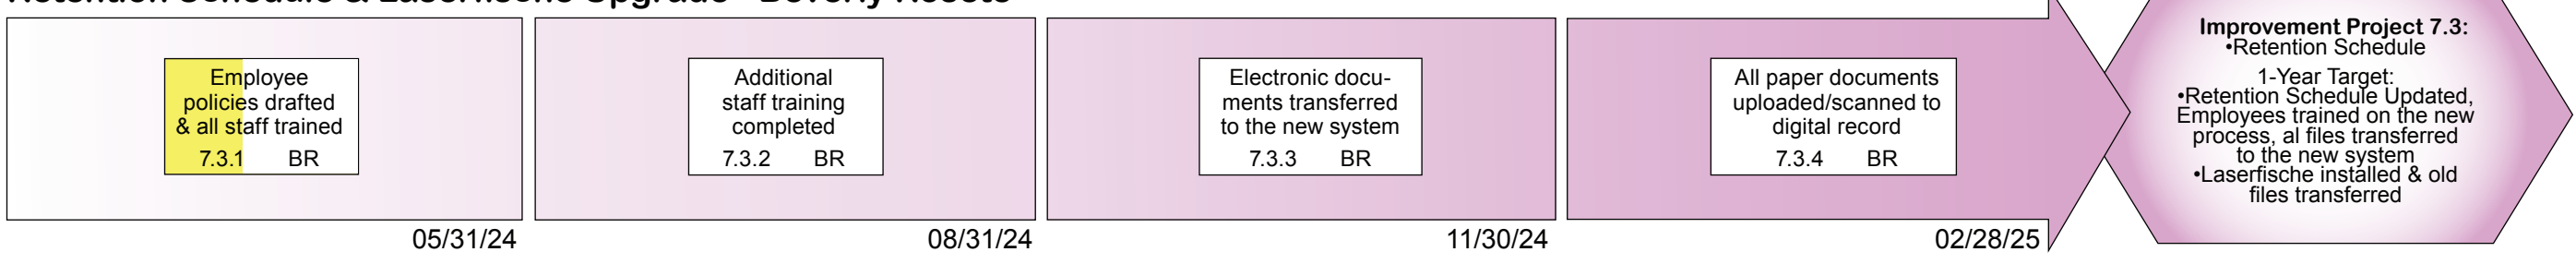

Sand Point School - Talia Jean-Louis

Nelson Lagoon Apartment - Anne Bailey

Policy & Procedure Consistency - Anne Bailey

Financial Policies & Procedures - Jacki Brandell

Retention Schedule & Laserfische Upgrade - Beverly Rosete