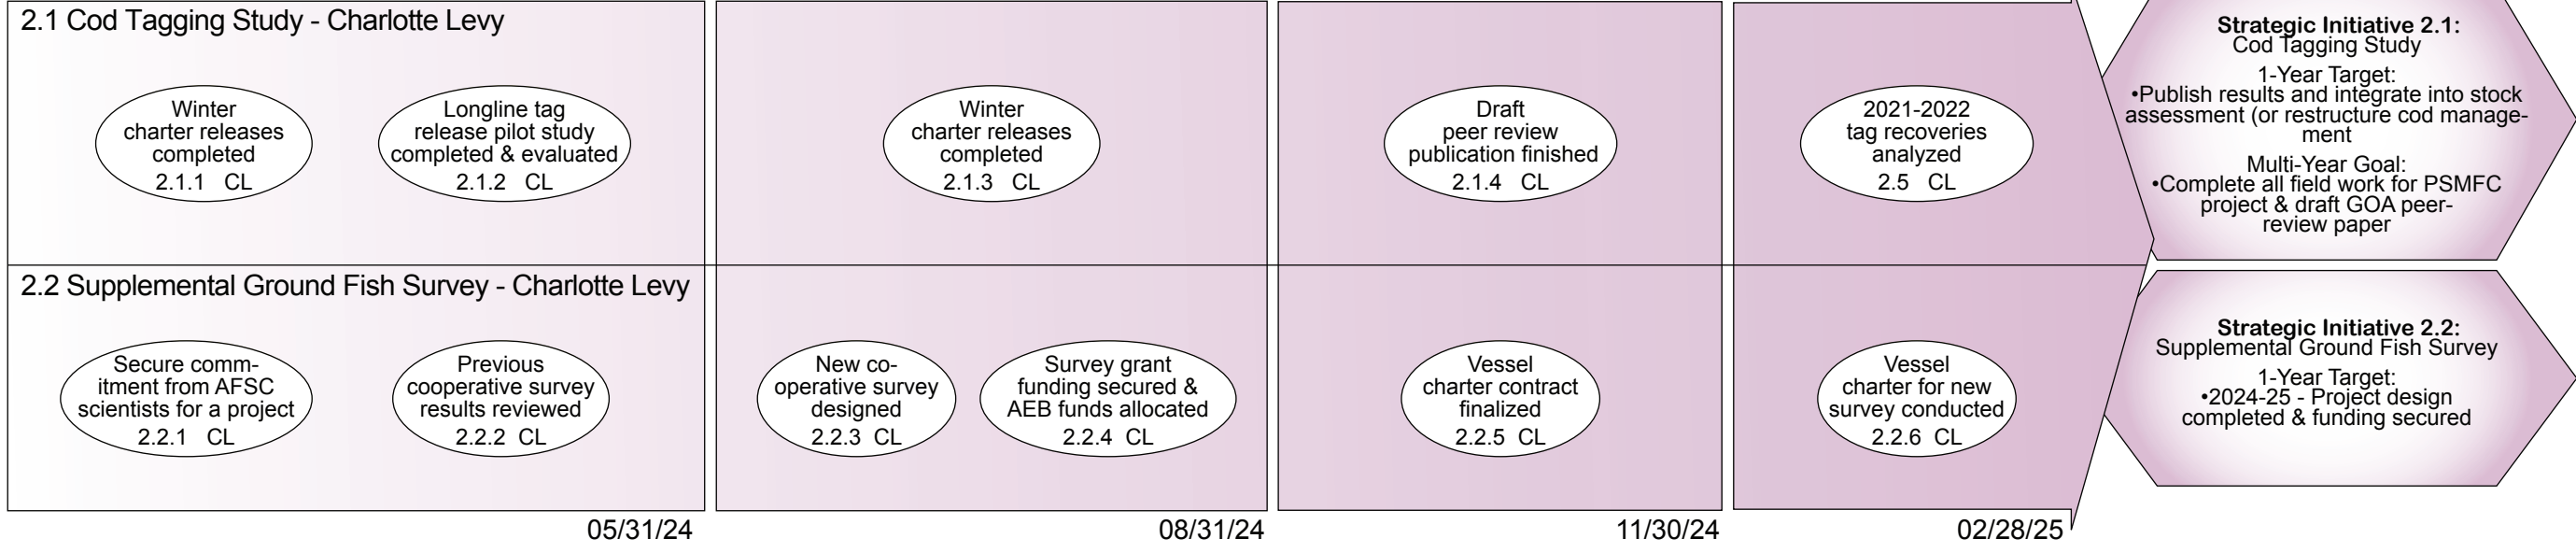

Fisheries Research - Charlotte Levy

Government & Policy Advocacy - Alvin Osterback

Marine Infrastructure - Harbor Floats Systems Sand Point/Akutan - Anne Bailey

**Vision Navigation®
Chart #1
03/01/24 - 02/28/25**